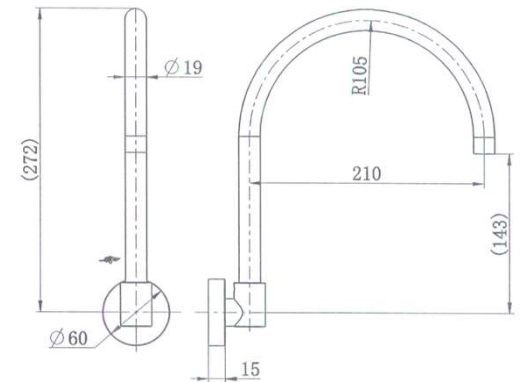

SPECIFICATIONS – RYK010BN

Ryker Bath Spout – Brushed Nickel

Features

- WELS N/A
- Made from solid brass
- Durable PVD finish
- 1yr parts and labour warranty
- 15 years replacement warranty including finish

Cleaning & Care

- Regularly clean with mild soapy water
- Do not use harsh detergents, bleach or abrasive cleaners
- The use of any unsuitable cleaning products may damage the surface
- Refer to installation guide for correct installation
- Check for any product defects prior to installation