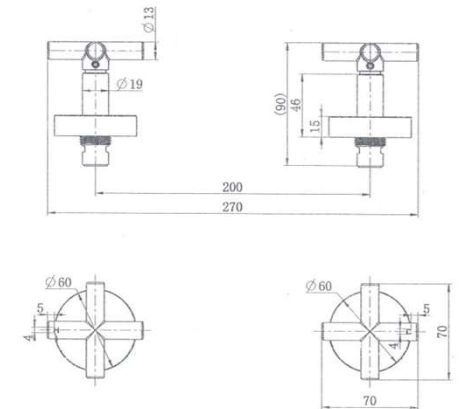

SPECIFICATIONS – RYK017CM

Ryker Wall Top Assemblies – Champagne

Features

- WELS N/A
- Quarter turn
- Made from solid brass
- Durable PVD finish
- 1yr parts and labour warranty
- 15 years replacement warranty including finish

Cleaning & Care

- Regularly clean with mild soapy water
- Do not use harsh detergents, bleach or abrasive cleaners
- The use of any unsuitable cleaning products may damage the surface
- Refer to installation guide for correct installation
- Check for any product defects prior to installation