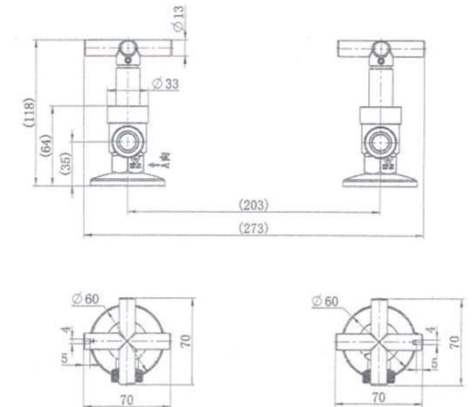

SPECIFICATIONS – RYK018CM

Ryker Washing Machine Stops – Champagne

Features

- WELS N/A
- Quarter turn
- Made from solid brass
- Durable PVD finish
- 1yr parts and labour warranty
- 15 years replacement warranty including finish

Cleaning & Care

- Regularly clean with mild soapy water
- Do not use harsh detergents, bleach or abrasive cleaners
- The use of any unsuitable cleaning products may damage the surface
- Refer to installation guide for correct installation
- Check for any product defects prior to installation