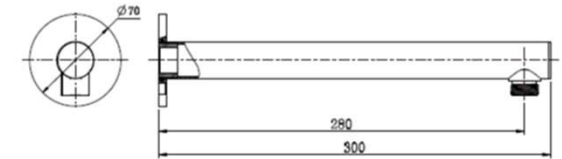

SPECIFICATIONS – SAR016

Round Wall Shower Arm

Codes:

- Chrome – SAR016
- Black – SAR016BK
- Brushed Nickel – SAR016BN
- Brushed Bronze – SAR016BM
- Gunmetal – SAR016GM
- Champagne – SAR016CM
- Brushed Chrome – SAR016BC
- Polished Brass – SAR016PB