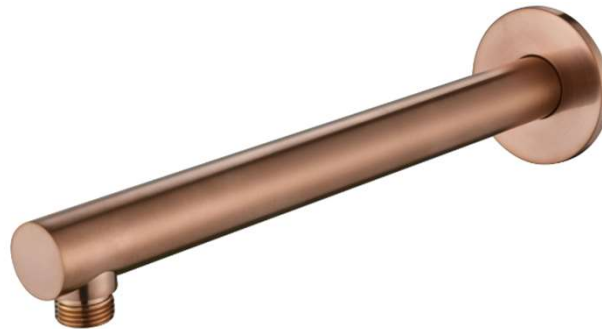

# SPECIFICATIONS – SAR016

## Round Wall Shower Arm

### Codes:

- Chrome – SAR016
- Black – SAR016BK
- Brushed Nickel – SAR016BN
- Brushed Bronze – SAR016BM
- Gunmetal – SAR016GM
- Champagne – SAR016CM
- Brushed Chrome – SAR016BC
- Polished Brass – SAR016PB