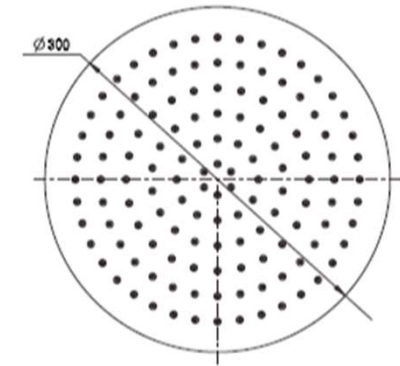

SPECIFICATIONS – SSR300

Shower Head – 300mm Round Stainless Steel

Codes:

- WELS 3 Star 9.0L/Min – Registration number S09800
- Chrome – SSR300
- Black – SSR300BK

Cleaning & Care

- Regularly clean with mild soapy water
- Do not use harsh detergents, bleach or abrasive cleaners
- The use of any unsuitable cleaning products may damage the surface
- Refer to installation guide for correct installation
- Check for any product defects prior to installation