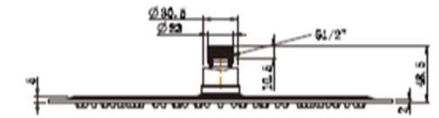

SPECIFICATIONS – SSR300

Shower Head – 300mm Round Stainless Steel

Codes:

- WELS 3 Star 9.0L/Min – Registration number S09800
- Chrome – SSR300
- Black – SSR300BK

Cleaning & Care

- Regularly clean with mild soapy water
- Do not use harsh detergents, bleach or abrasive cleaners
- The use of any unsuitable cleaning products may damage the surface
- Refer to installation guide for correct installation
- Check for any product defects prior to installation