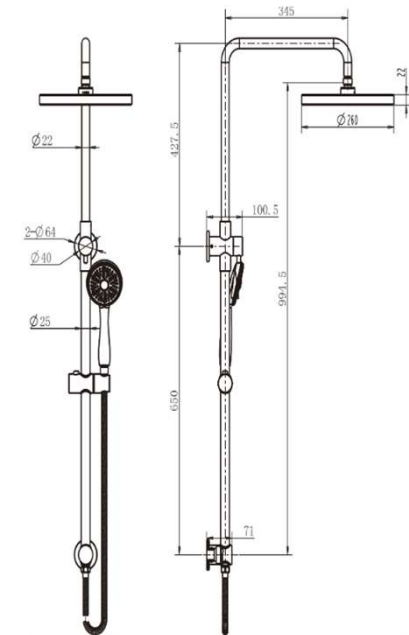

SPECIFICATIONS – STR013-0

Star Column Shower - Chrome

Features

- WELS 3 Star, 9L/min
- Registration number S16133
- Made from solid brass
- Durable Electroplated finish
- ABS Head and handpiece
- Top Inlet
- 1yr parts and labour warranty
- 15 years replacement warranty including finish

Cleaning & Care

- Regularly clean with mild soapy water
- Do not use harsh detergents, bleach or abrasive cleaners
- The use of any unsuitable cleaning products may damage the surface
- Refer to installation guide for correct installation
- Check for any product defects prior to installation

Available in

Chrome