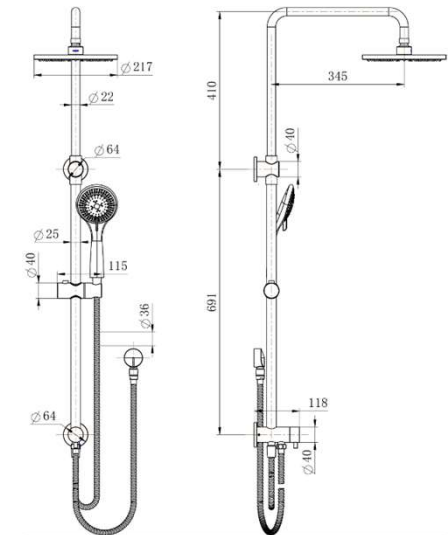

SPECIFICATIONS – STR013-1

Star Column Shower - Chrome

Features

- WELS 3 Star, 9L/min
- Registration number S16132
- Made from solid brass
- Durable Electroplated finish
- ABS Head and handpiece
- Separate Inlet – 2 hose
- 1yr parts and labour warranty
- 15 years replacement warranty including finish

Cleaning & Care

- Regularly clean with mild soapy water
- Do not use harsh detergents, bleach or abrasive cleaners
- The use of any unsuitable cleaning products may damage the surface
- Refer to installation guide for correct installation
- Check for any product defects prior to installation

Available in

Chrome