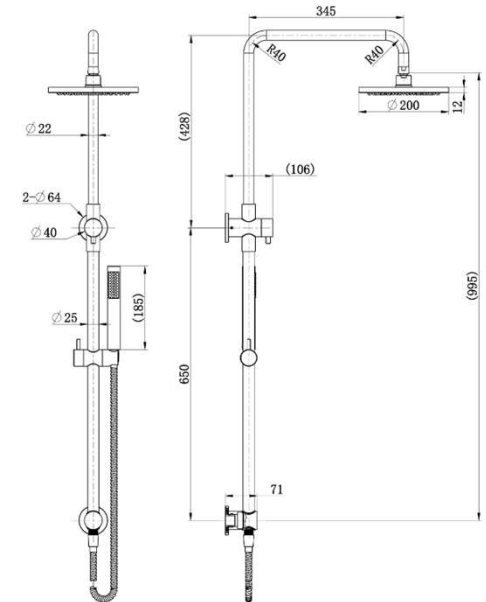

SPECIFICATIONS – STR013CM

Star Column Shower – Champagne

Features

- WELS 3 Star, 9L/min
- Registration number S15004
- Made from solid brass
- Durable PVD finish
- Brass head and Handpiece
- Top Inlet
- 1yr parts and labour warranty
- 15 years replacement warranty including finish

Cleaning & Care

- Regularly clean with mild soapy water
- Do not use harsh detergents, bleach or abrasive cleaners
- The use of any unsuitable cleaning products may damage the surface
- Refer to installation guide for correct installation
- Check for any product defects prior to installation