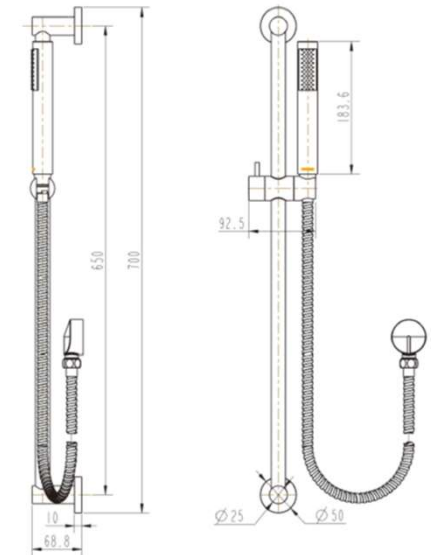

SPECIFICATIONS – STR014

Star Shower on Rail - Chrome

Features

- WELS 3 Star, 8L/min
- Registration number S14414
- Made from solid brass
- Durable Electroplated finish
- Brass Handpiece
- 1yr parts and labour warranty
- 15 years replacement warranty including finish

Cleaning & Care

- Regularly clean with mild soapy water
- Do not use harsh detergents, bleach or abrasive cleaners
- The use of any unsuitable cleaning products may damage the surface
- Refer to installation guide for correct installation
- Check for any product defects prior to installation

Available in