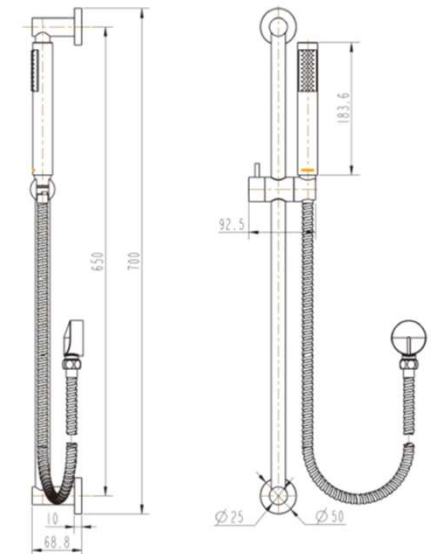

SPECIFICATIONS – STR014BK

Star Shower on Rail – Matt Black

Features

- WELS 3 Star, 8L/min
- Registration number S14414
- Made from solid brass
- Durable Electroplated finish
- Brass Handpiece
- 1yr parts and labour warranty
- 15 years replacement warranty including finish

Cleaning & Care

- Regularly clean with mild soapy water
- Do not use harsh detergents, bleach or abrasive cleaners
- The use of any unsuitable cleaning products may damage the surface
- Refer to installation guide for correct installation
- Check for any product defects prior to installation

Available in