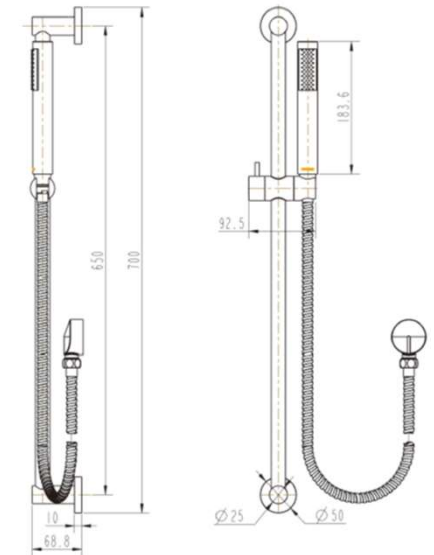

SPECIFICATIONS – STR014BM

Star Shower on Rail – Brushed Bronze

Features

- WELS 3 Star, 8L/min
- Registration number S14414
- Made from solid brass
- Durable PVD finish
- Brass Handpiece
- 1yr parts and labour warranty
- 15 years replacement warranty including finish

Cleaning & Care

- Regularly clean with mild soapy water
- Do not use harsh detergents, bleach or abrasive cleaners
- The use of any unsuitable cleaning products may damage the surface
- Refer to installation guide for correct installation
- Check for any product defects prior to installation

Available in