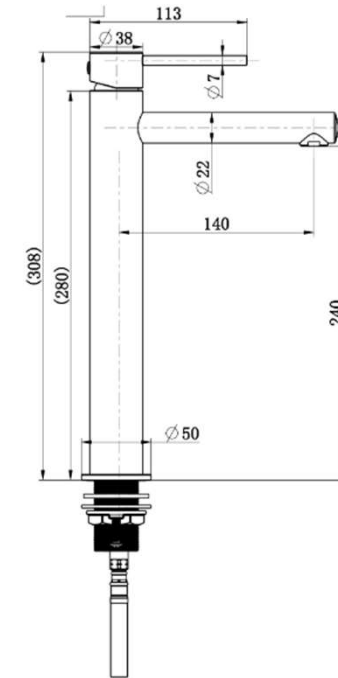

SPECIFICATIONS – STRM002BC

Star Mini High-Rise Basin Mixer – Brushed Chrome

Features

- WELS 6 Star, 4.5L/min
- Registration number T36545
- Made from solid brass
- Durable Electroplated finish
- European cartridge
- Pex split resistant hoses
- 1yr parts and labour warranty
- 15 years replacement warranty including finish

Cleaning & Care

- Regularly clean with mild soapy water
- Do not use harsh detergents, bleach or abrasive cleaners
- The use of any unsuitable cleaning products may damage the surface
- Refer to installation guide for correct installation
- Check for any product defects prior to installation