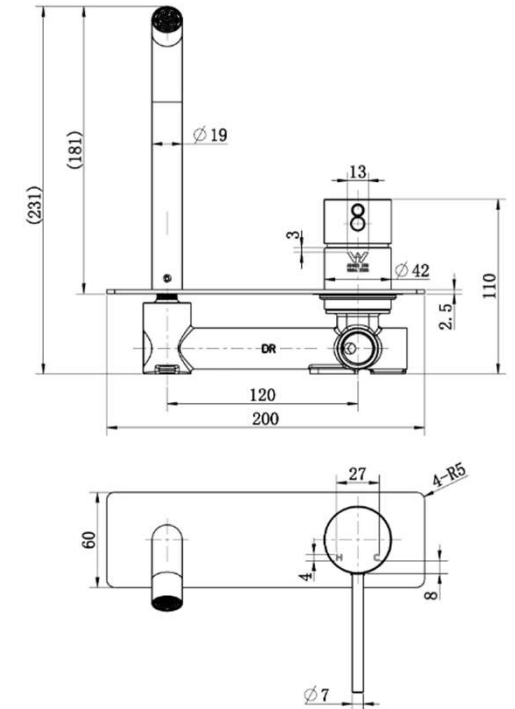

SPECIFICATIONS – STRM007CM

Star Mini Wall Combination – Champagne

Features

- WELS 5 Star, 5L/min
- Registration number T36546
- Made from solid brass
- Durable PVD finish
- European cartridge
- 1yr parts and labour warranty
- 15 years replacement warranty including finish

Cleaning & Care

- Regularly clean with mild soapy water
- Do not use harsh detergents, bleach or abrasive cleaners
- The use of any unsuitable cleaning products may damage the surface
- Refer to installation guide for correct installation
- Check for any product defects prior to installation