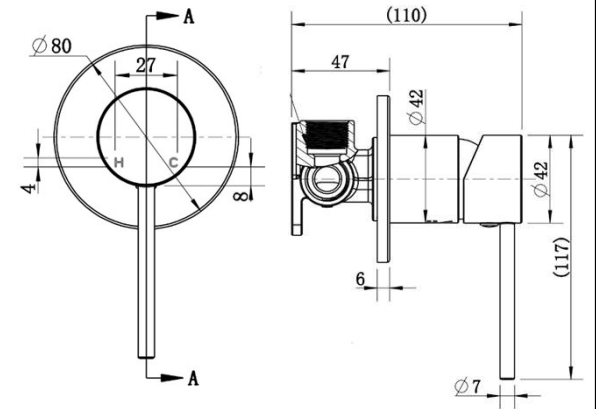

SPECIFICATIONS – STRM008BK

Star Mini Shower Mixer – Matt Black

Features

- Made from solid brass
- Durable Electroplated finish
- 80mm Backplate
- European cartridge
- 1yr parts and labour warranty
- 15 years replacement warranty including finish

Cleaning & Care

- Regularly clean with mild soapy water
- Do not use harsh detergents, bleach or abrasive cleaners
- The use of any unsuitable cleaning products may damage the surface
- Refer to installation guide for correct installation
- Check for any product defects prior to installation