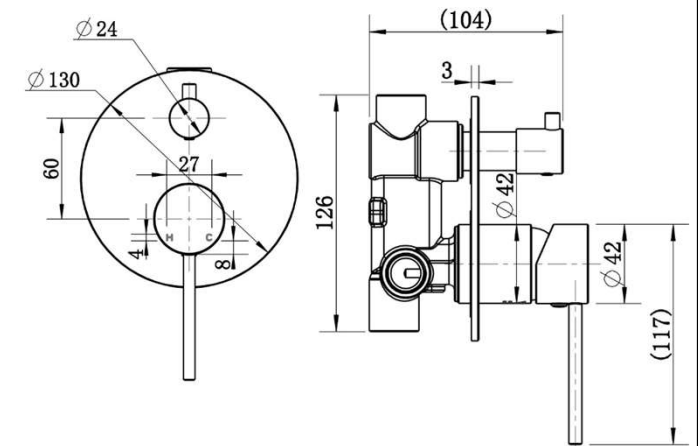

SPECIFICATIONS – STRM009

Star Mini Diverter Shower Mixer – Chrome

Features

- Made from solid brass
- Durable Electroplated finish
- European cartridge
- 1yr parts and labour warranty
- 15 years replacement warranty including finish

Cleaning & Care

- Regularly clean with mild soapy water
- Do not use harsh detergents, bleach or abrasive cleaners
- The use of any unsuitable cleaning products may damage the surface
- Refer to installation guide for correct installation
- Check for any product defects prior to installation