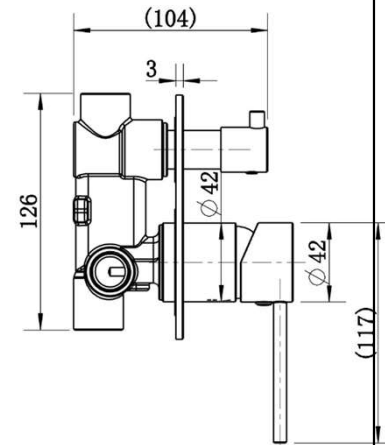

SPECIFICATIONS – STRM009CM

Star Mini Diverter Shower Mixer – Champagne

Features

- Made from solid brass
- Durable PVD finish
- European cartridge
- 1yr parts and labour warranty
- 15 years replacement warranty including finish

Cleaning & Care

- Regularly clean with mild soapy water
- Do not use harsh detergents, bleach or abrasive cleaners
- The use of any unsuitable cleaning products may damage the surface
- Refer to installation guide for correct installation
- Check for any product defects prior to installation