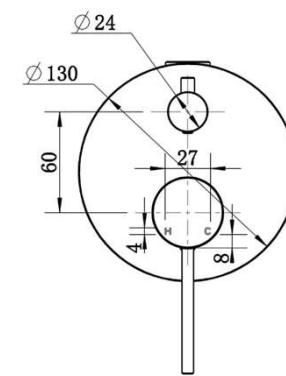

SPECIFICATIONS – STRM009CM

Star Mini Diverter Shower Mixer – Champagne

Features

- Made from solid brass
- Durable PVD finish
- European cartridge
- 1yr parts and labour warranty
- 15 years replacement warranty including finish

Cleaning & Care

- Regularly clean with mild soapy water
- Do not use harsh detergents, bleach or abrasive cleaners
- The use of any unsuitable cleaning products may damage the surface
- Refer to installation guide for correct installation
- Check for any product defects prior to installation