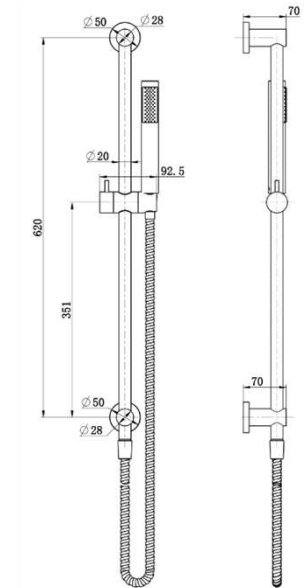

SPECIFICATIONS – STRM014BK

Star Shower on Rail – Matt Black

Features

- WELS 3 Star, 8L/min
- Registration number S15370
- Made from solid brass
- Durable Electroplated finish
- Brass Handpiece
- 1yr parts and labour warranty
- 15 years replacement warranty including finish

Cleaning & Care

- Regularly clean with mild soapy water
- Do not use harsh detergents, bleach or abrasive cleaners
- The use of any unsuitable cleaning products may damage the surface
- Refer to installation guide for correct installation
- Check for any product defects prior to installation

Available in