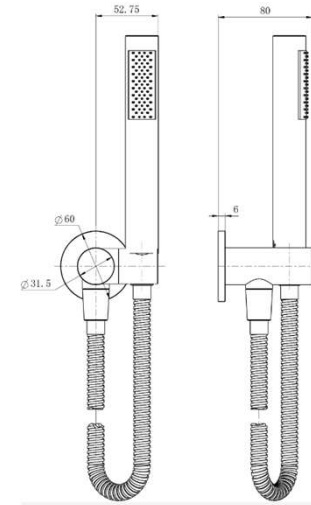

SPECIFICATIONS – STRM081CM

Star Mini Shower Bracket – Champagne

Features

- WELS 3 Star, 8L/min
- Registration number S14857
- Made from solid brass
- Durable PVD finish
- Brass Handpiece
- 1yr parts and labour warranty
- 15 years replacement warranty including finish

Cleaning & Care

- Regularly clean with mild soapy water
- Do not use harsh detergents, bleach or abrasive cleaners
- The use of any unsuitable cleaning products may damage the surface
- Refer to installation guide for correct installation
- Check for any product defects prior to installation