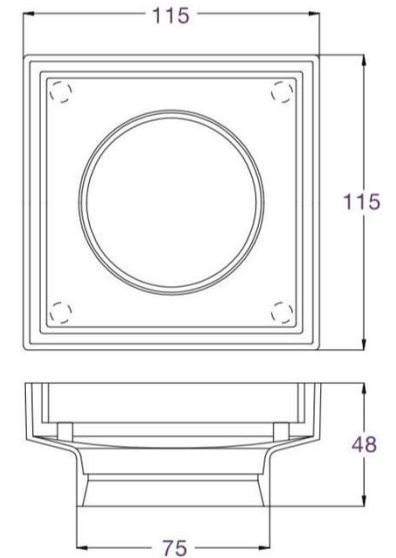

SPECIFICATIONS – TFS075

Tile Insert 75mm Outlet

Features

- Chrome – TFS075
- Black – TFS075BK
- Brushed Nickel – TFS075BN
- Brushed Bronze – TFS075BM
- Gunmetal – TFS075GM
- Champagne – TFS075CM
- Brushed Chrome – TFS075BC
- Polished Brass – TFS075PB
- Made from solid brass
- 15 years replacement warranty including finish