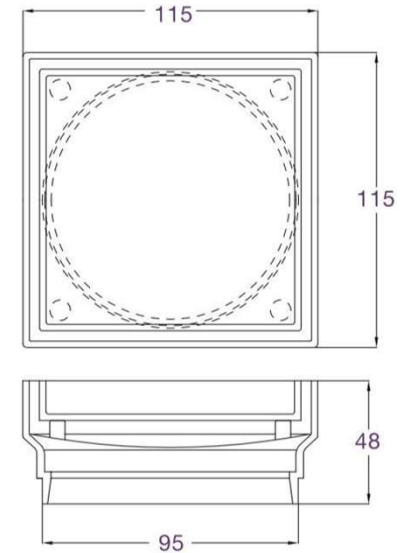

SPECIFICATIONS – TFS095

Tile Insert 95mm Outlet

Features

- Chrome – TFS095
- Black – TFS095BK
- Brushed Nickel – TFS095BN
- Brushed Bronze – TFS095BM
- Gunmetal – TFS095GM
- Champagne – TFS095CM
- Brushed Chrome – TFS095BC
- Polished Brass – TFS095PB
- Made from solid brass
- 15 years replacement warranty including finish