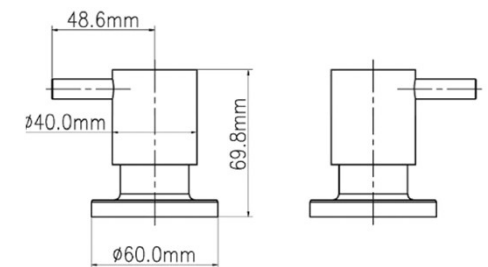

SPECIFICATIONS – WTR017-3

Wall Top Assemblies Round – Chrome

Features

- WELS N/A
- Made from solid brass
- Durable Electroplated finish
- 1yr parts and labour warranty
- 15 years replacement warranty including finish

Cleaning & Care

- Regularly clean with mild soapy water
- Do not use harsh detergents, bleach or abrasive cleaners
- The use of any unsuitable cleaning products may damage the surface
- Refer to installation guide for correct installation
- Check for any product defects prior to installation

Available in