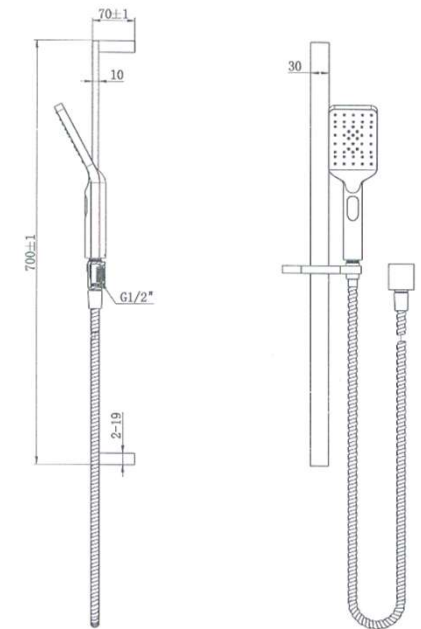

SPECIFICATIONS – A-DIL014BK

Dillion Shower On Rail – Matt Black

Features

- WELS 3 Star, 9.0L/Min
- Registration number S15362
- Durable Electroplated finish
- ABS Handpiece
- 1yr parts and labour warranty
- 15 years replacement warranty including finish

Cleaning & Care

- Regularly clean with mild soapy water
- Do not use harsh detergents, bleach or abrasive cleaners
- The use of any unsuitable cleaning products may damage the surface
- Refer to installation guide for correct installation
- Check for any product defects prior to installation

Available in

Chrome

Matt Black