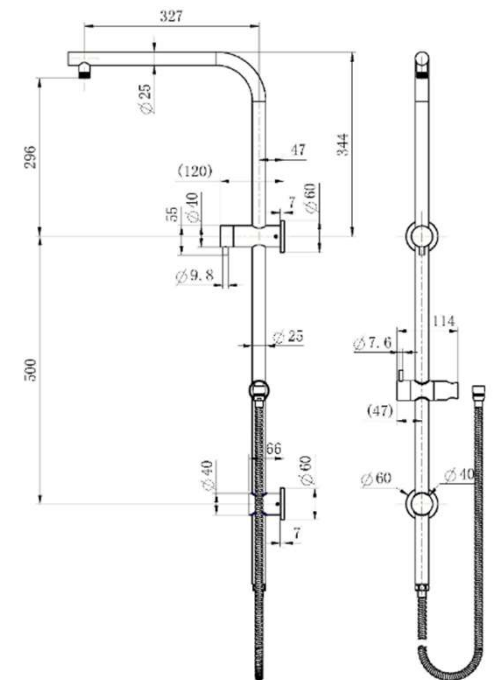

SPECIFICATIONS – A-DVN019SN + A-SSR015SN + A-ABR215SN

Divine Shower Column Set – Silver Nickel

Features

- WELS 3 Star, 9.0L/Min
- Registration number S16674 + S14837
- Durable PVD finish
- Stainless Steel rail
- ABS shower head, Microphone handshower
- 1 Year parts and labour warranty
- 15 years replacement warranty including finish

Cleaning & Care

- Regularly clean with mild soapy water
- Do not use harsh detergents, bleach or abrasive cleaners
- The use of any unsuitable cleaning products may damage the surface
- Refer to installation guide for correct installation
- Check for any product defects prior to installation

Available in

Chrome

Matt Black

Silver Nickel

Brushed Bronze