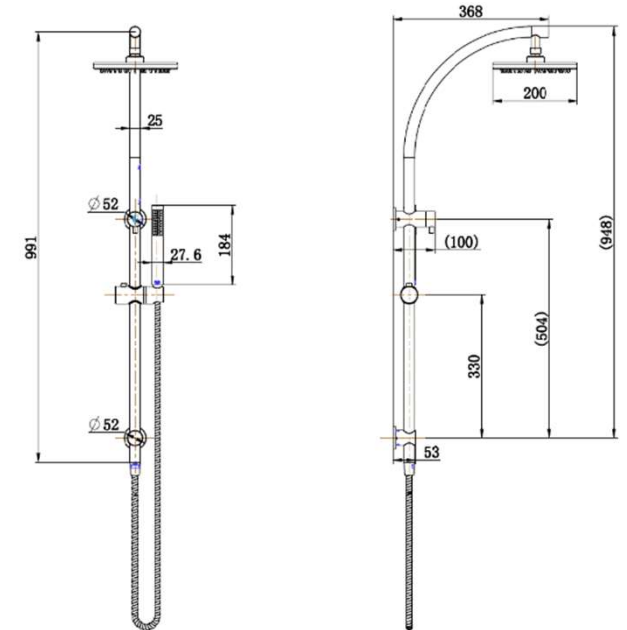

SPECIFICATIONS – A-MAN013BK

Manly Shower Column Set – Matt Black

Features

- WELS 3 Star, 9.0L/Min
- Registration number S14283
- Durable Electroplated finish
- Stainless steel rail
- 200mm ABS Head & ABS multifunction Handpiece
- 1yr parts and labour warranty
- 15 years replacement warranty including finish

Cleaning & Care

- Regularly clean with mild soapy water
- Do not use harsh detergents, bleach or abrasive cleaners
- The use of any unsuitable cleaning products may damage the surface
- Refer to installation guide for correct installation
- Check for any product defects prior to installation

Available in

Chrome

Matt Black