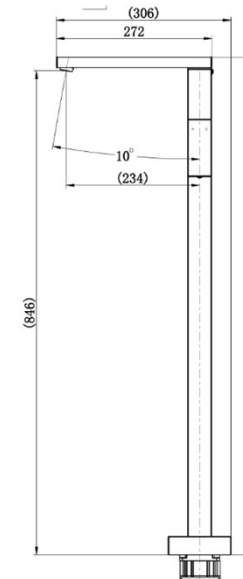

SPECIFICATIONS – CHAM012

Chao Mini Freestanding Bath Mixer – Chrome

Features

- N/A
- Made from solid brass
- Durable Electroplated finish
- 1yr parts and labour warranty
- 15 years replacement warranty including finish

Cleaning & Care

- Regularly clean with mild soapy water
- Do not use harsh detergents, bleach or abrasive cleaners
- The use of any unsuitable cleaning products may damage the surface
- Refer to installation guide for correct installation
- Check for any product defects prior to installation

Available in

Chrome