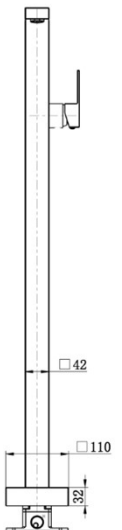

SPECIFICATIONS – CHAM012

Chao Mini Freestanding Bath Mixer – Chrome

Features

- N/A
- Made from solid brass
- Durable Electroplated finish
- 1yr parts and labour warranty
- 15 years replacement warranty including finish

Cleaning & Care

- Regularly clean with mild soapy water
- Do not use harsh detergents, bleach or abrasive cleaners
- The use of any unsuitable cleaning products may damage the surface
- Refer to installation guide for correct installation
- Check for any product defects prior to installation

Available in

Chrome