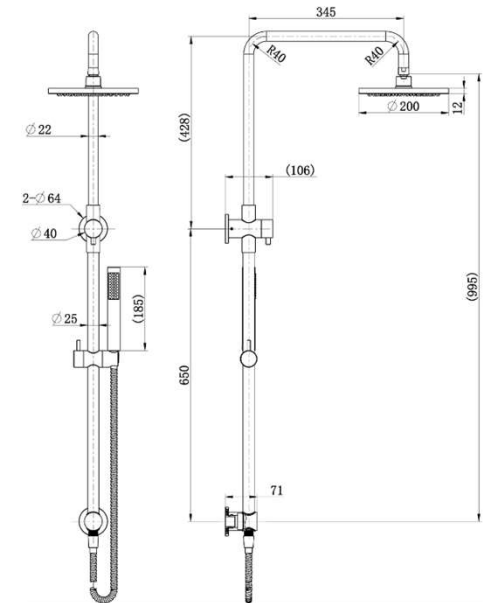

SPECIFICATIONS – STR013PB

Star Column Shower – Polished Brass

Features

- WELS 3 Star, 9L/min
- Registration number S15004
- Made from solid brass
- Durable PVD finish
- Brass head and Handpiece
- Top Inlet
- 1yr parts and labour warranty
- 15 years replacement warranty including finish

Cleaning & Care

- Regularly clean with mild soapy water
- Do not use harsh detergents, bleach or abrasive cleaners
- The use of any unsuitable cleaning products may damage the surface
- Refer to installation guide for correct installation
- Check for any product defects prior to installation