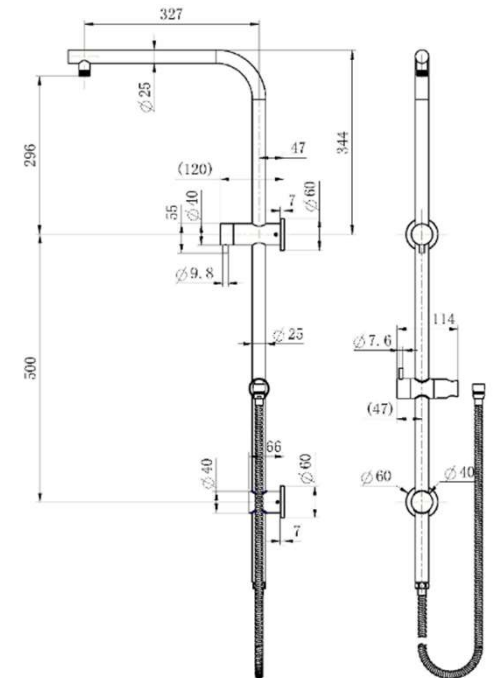

SPECIFICATIONS – A-DVN019BM + A-SSR015BM + A-ABR215BM

Divine Shower Column Set – Brushed Bronze

Features

- WELS 3 Star, 9.0L/Min
- Registration number S16674 + S14837
- Durable PVD finish
- Stainless Steel rail
- ABS shower head, Microphone handshower
- 1 Year parts and labour warranty
- 15 years replacement warranty including finish

Cleaning & Care

- Regularly clean with mild soapy water
- Do not use harsh detergents, bleach or abrasive cleaners
- The use of any unsuitable cleaning products may damage the surface
- Refer to installation guide for correct installation
- Check for any product defects prior to installation

Available in

Chrome

Matt Black

Silver Nickel

Brushed Bronze