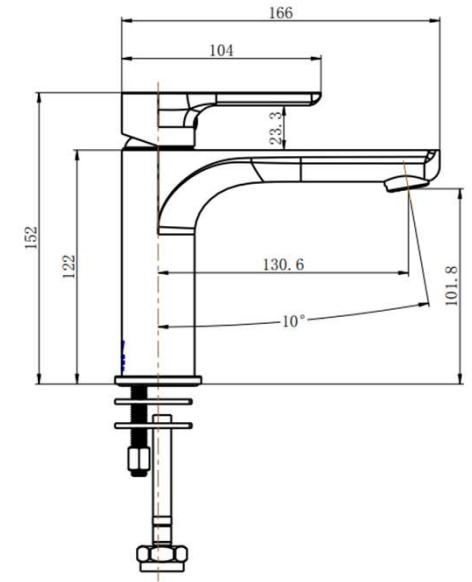

SPECIFICATIONS – NVA001BM

Nova Basin Mixer – Brushed Bronze

Features

- WELS 5 star, 6L/Min
- Registration number T42686
- Made from Lead Free brass*
- Durable PVD finish
- European Kerox cartridge
- Pex split resistant hoses
- 1yr parts and labour warranty
- Lifetime replacement warranty including finish

Cleaning & Care

- Regularly clean with mild soapy water
- Do not use harsh detergents, bleach or abrasive cleaners
- The use of any unsuitable cleaning products may damage the surface
- Refer to installation guide for correct installation
- Check for any product defects prior to installation