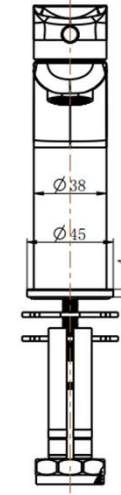

SPECIFICATIONS – NVA001BM

Nova Basin Mixer – Brushed Bronze

Features

- WELS 5 star, 6L/Min
- Registration number T42686
- Made from Lead Free brass*
- Durable PVD finish
- European Kerox cartridge
- Pex split resistant hoses
- 1yr parts and labour warranty
- Lifetime replacement warranty including finish

Cleaning & Care

- Regularly clean with mild soapy water
- Do not use harsh detergents, bleach or abrasive cleaners
- The use of any unsuitable cleaning products may damage the surface
- Refer to installation guide for correct installation
- Check for any product defects prior to installation