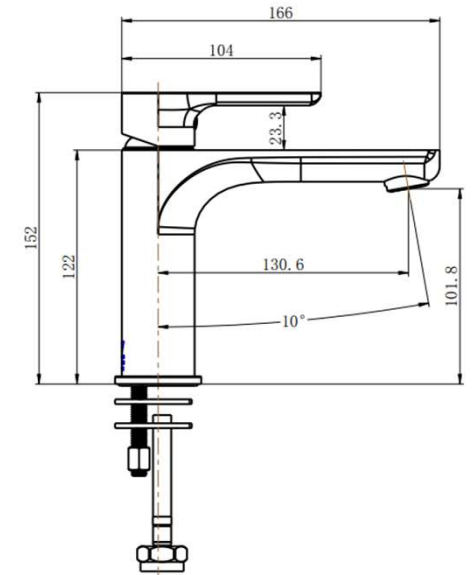

SPECIFICATIONS – NVA001CM

Nova Basin Mixer - Champagne

Features

- WELS 5 star, 6L/Min
- Registration number T42686
- Made from Lead Free brass*
- Durable PVD finish
- European Kerox cartridge
- Pex split resistant hoses
- 1yr parts and labour warranty
- Lifetime replacement warranty including finish

Cleaning & Care

- Regularly clean with mild soapy water
- Do not use harsh detergents, bleach or abrasive cleaners
- The use of any unsuitable cleaning products may damage the surface
- Refer to installation guide for correct installation
- Check for any product defects prior to installation