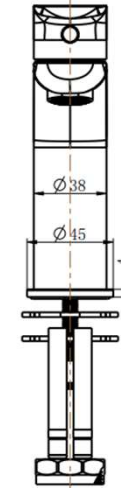

SPECIFICATIONS – NVA001CM

Nova Basin Mixer - Champagne

Features

- WELS 5 star, 6L/Min
- Registration number T42686
- Made from Lead Free brass*
- Durable PVD finish
- European Kerox cartridge
- Pex split resistant hoses
- 1yr parts and labour warranty
- Lifetime replacement warranty including finish

Cleaning & Care

- Regularly clean with mild soapy water
- Do not use harsh detergents, bleach or abrasive cleaners
- The use of any unsuitable cleaning products may damage the surface
- Refer to installation guide for correct installation
- Check for any product defects prior to installation