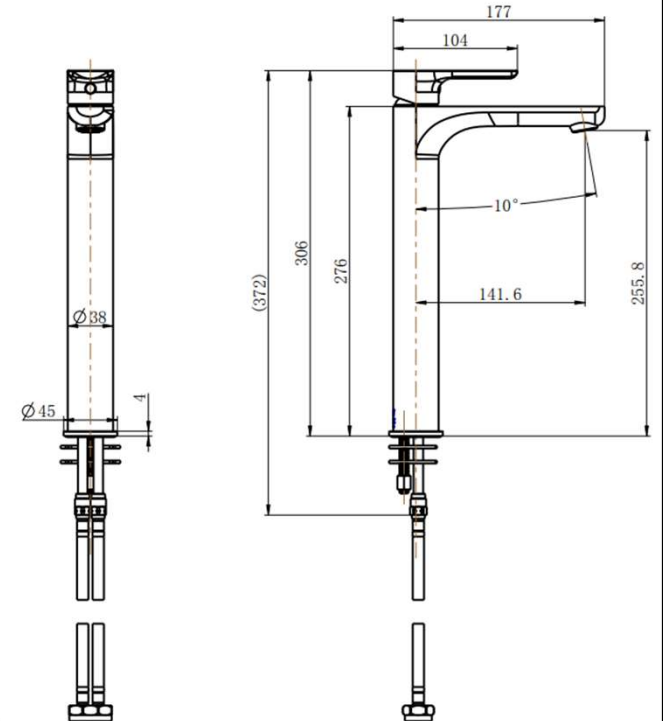

SPECIFICATIONS – NVA002CM

Nova High-Rise Basin Mixer – Champagne

Features

- WELS 5 star, 6L/Min
- Registration number T42687
- Made from Lead Free brass*
- Durable PVD finish
- European Kerox cartridge
- Pex split resistant hoses
- 1yr parts and labour warranty
- Lifetime replacement warranty including finish

Cleaning & Care

- Regularly clean with mild soapy water
- Do not use harsh detergents, bleach or abrasive cleaners
- The use of any unsuitable cleaning products may damage the surface
- Refer to installation guide for correct installation
- Check for any product defects prior to installation