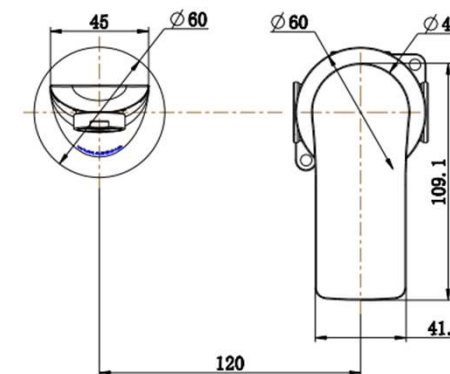

SPECIFICATIONS – NVA007CM

Nova Wall Combination – Champagne

Features

- WELS 5 star, 6L/Min
- Registration number T42709
- Made from Lead Free brass*
- Durable PVD finish
- European Kerox cartridge
- 1yr parts and labour warranty
- Lifetime replacement warranty including finish

Cleaning & Care

- Regularly clean with mild soapy water
- Do not use harsh detergents, bleach or abrasive cleaners
- The use of any unsuitable cleaning products may damage the surface
- Refer to installation guide for correct installation
- Check for any product defects prior to installation