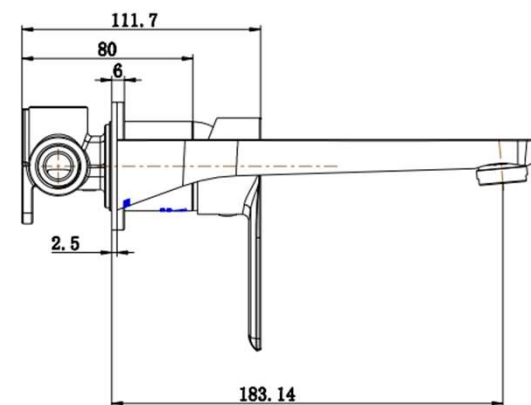

SPECIFICATIONS – NVA007CM

Nova Wall Combination – Champagne

Features

- WELS 5 star, 6L/Min
- Registration number T42709
- Made from Lead Free brass*
- Durable PVD finish
- European Kerox cartridge
- 1yr parts and labour warranty
- Lifetime replacement warranty including finish

Cleaning & Care

- Regularly clean with mild soapy water
- Do not use harsh detergents, bleach or abrasive cleaners
- The use of any unsuitable cleaning products may damage the surface
- Refer to installation guide for correct installation
- Check for any product defects prior to installation