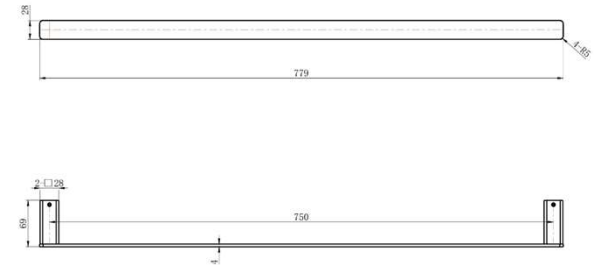

SPECIFICATIONS – NVA36

Nova Single Towel Rail 750mm

Features

- Chrome – NVA36
- Black – NVA36BK
- Brushed Nickel – NVA36BN
- Brushed Bronze – NVA36BM
- Gunmetal – NVA36GM
- Champagne – NVA36CM
- Brushed Chrome – NVA36BC
- Made from solid brass
- 15 years replacement warranty including finish