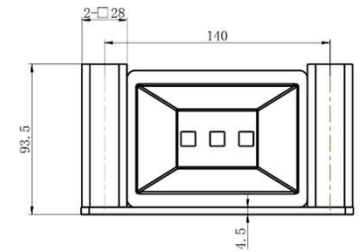

SPECIFICATIONS – NVA59

Nova Soap Dish

Features

- Chrome – NVA59
- Black – NVA59BK
- Brushed Nickel – NVA59BN
- Brushed Bronze – NVA59BM
- Gunmetal – NVA59GM
- Champagne – NVA59CM
- Brushed Chrome – NVA59BC
- Made from solid brass
- 15 years replacement warranty including finish