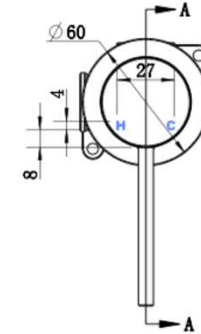

SPECIFICATIONS – STRM008-1BK

Star Mini Shower Mixer – Matt Black

Features

- Made from solid brass
- Durable Electroplated finish
- 60mm Backplate
- European cartridge
- 1yr parts and labour warranty
- Lifetime replacement warranty including finish

Cleaning & Care

- Regularly clean with mild soapy water
- Do not use harsh detergents, bleach or abrasive cleaners
- The use of any unsuitable cleaning products may damage the surface
- Refer to installation guide for correct installation
- Check for any product defects prior to installation