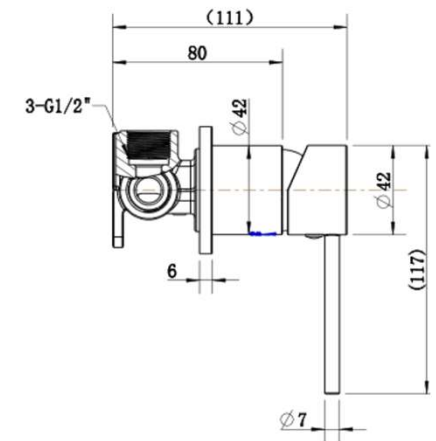

SPECIFICATIONS – STRM008-1BK

Star Mini Shower Mixer – Matt Black

Features

- Made from solid brass
- Durable Electroplated finish
- 60mm Backplate
- European cartridge
- 1yr parts and labour warranty
- Lifetime replacement warranty including finish

Cleaning & Care

- Regularly clean with mild soapy water
- Do not use harsh detergents, bleach or abrasive cleaners
- The use of any unsuitable cleaning products may damage the surface
- Refer to installation guide for correct installation
- Check for any product defects prior to installation