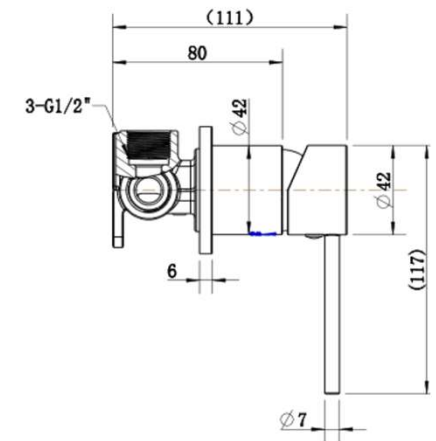

SPECIFICATIONS – STRM008-1BN

Star Mini Shower Mixer – Brushed Nickel

Features

- Made from solid brass
- Durable PVD finish
- 60mm Backplate
- European cartridge
- 1yr parts and labour warranty
- Lifetime replacement warranty including finish

Cleaning & Care

- Regularly clean with mild soapy water
- Do not use harsh detergents, bleach or abrasive cleaners
- The use of any unsuitable cleaning products may damage the surface
- Refer to installation guide for correct installation
- Check for any product defects prior to installation