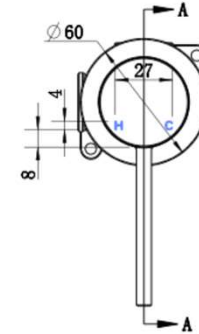

SPECIFICATIONS – STRM008-1BN

Star Mini Shower Mixer – Brushed Nickel

Features

- Made from solid brass
- Durable PVD finish
- 60mm Backplate
- European cartridge
- 1yr parts and labour warranty
- Lifetime replacement warranty including finish

Cleaning & Care

- Regularly clean with mild soapy water
- Do not use harsh detergents, bleach or abrasive cleaners
- The use of any unsuitable cleaning products may damage the surface
- Refer to installation guide for correct installation
- Check for any product defects prior to installation